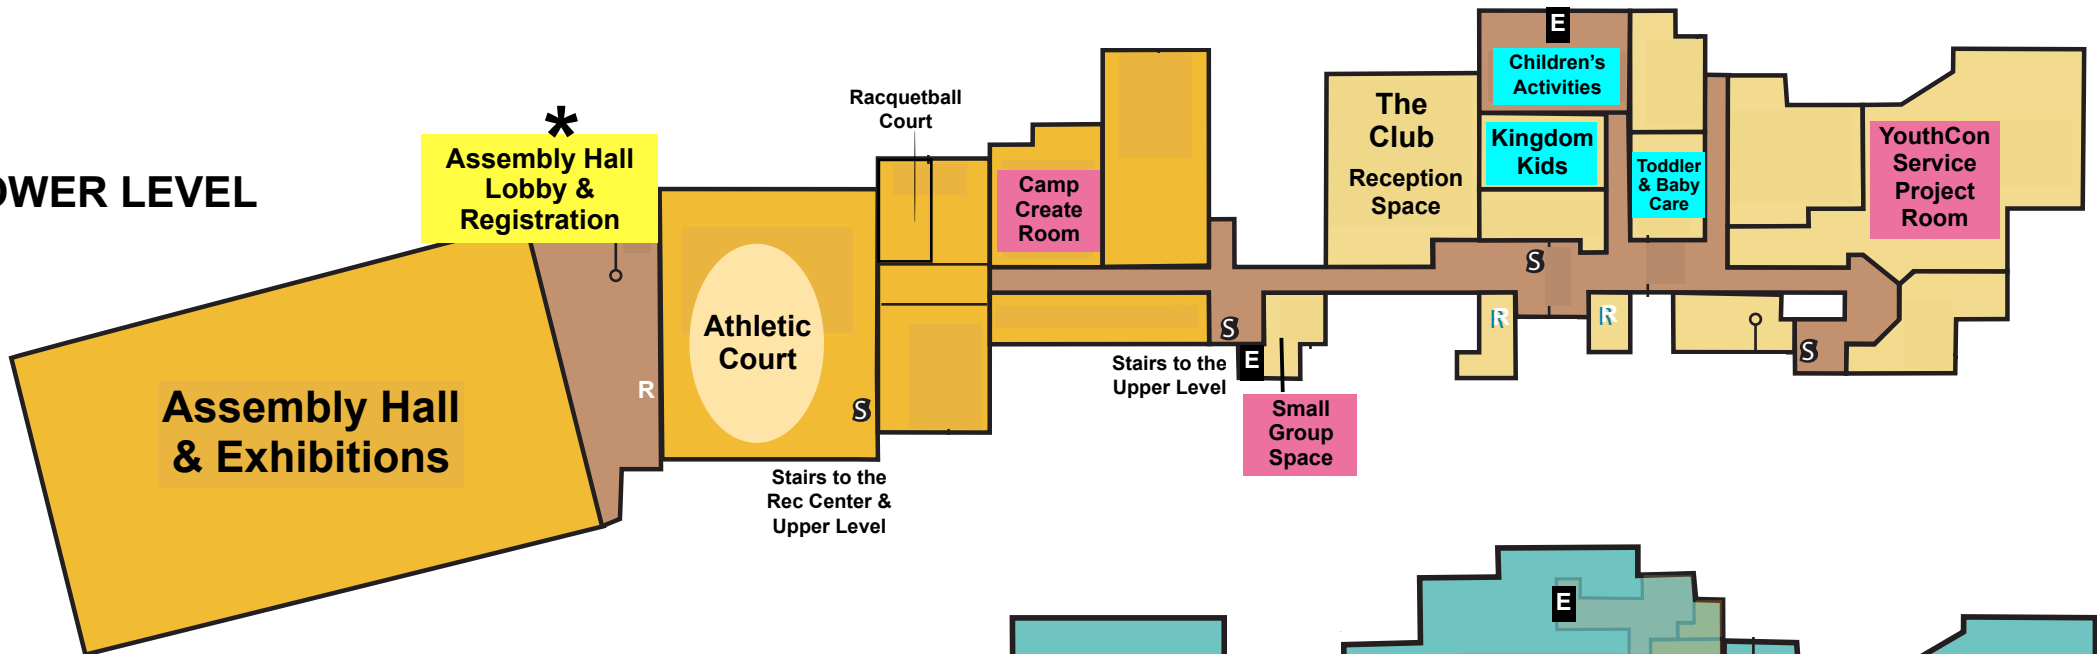

Shenk's Lane

LOWER LEVEL

PARKING
for Evening
Attendees

- * - Main Entrances
- E - Elevator
- S - Stairs
- R - Rest Room

Millersville University
Student Memorial Center (SMC)

MAIN LEVEL